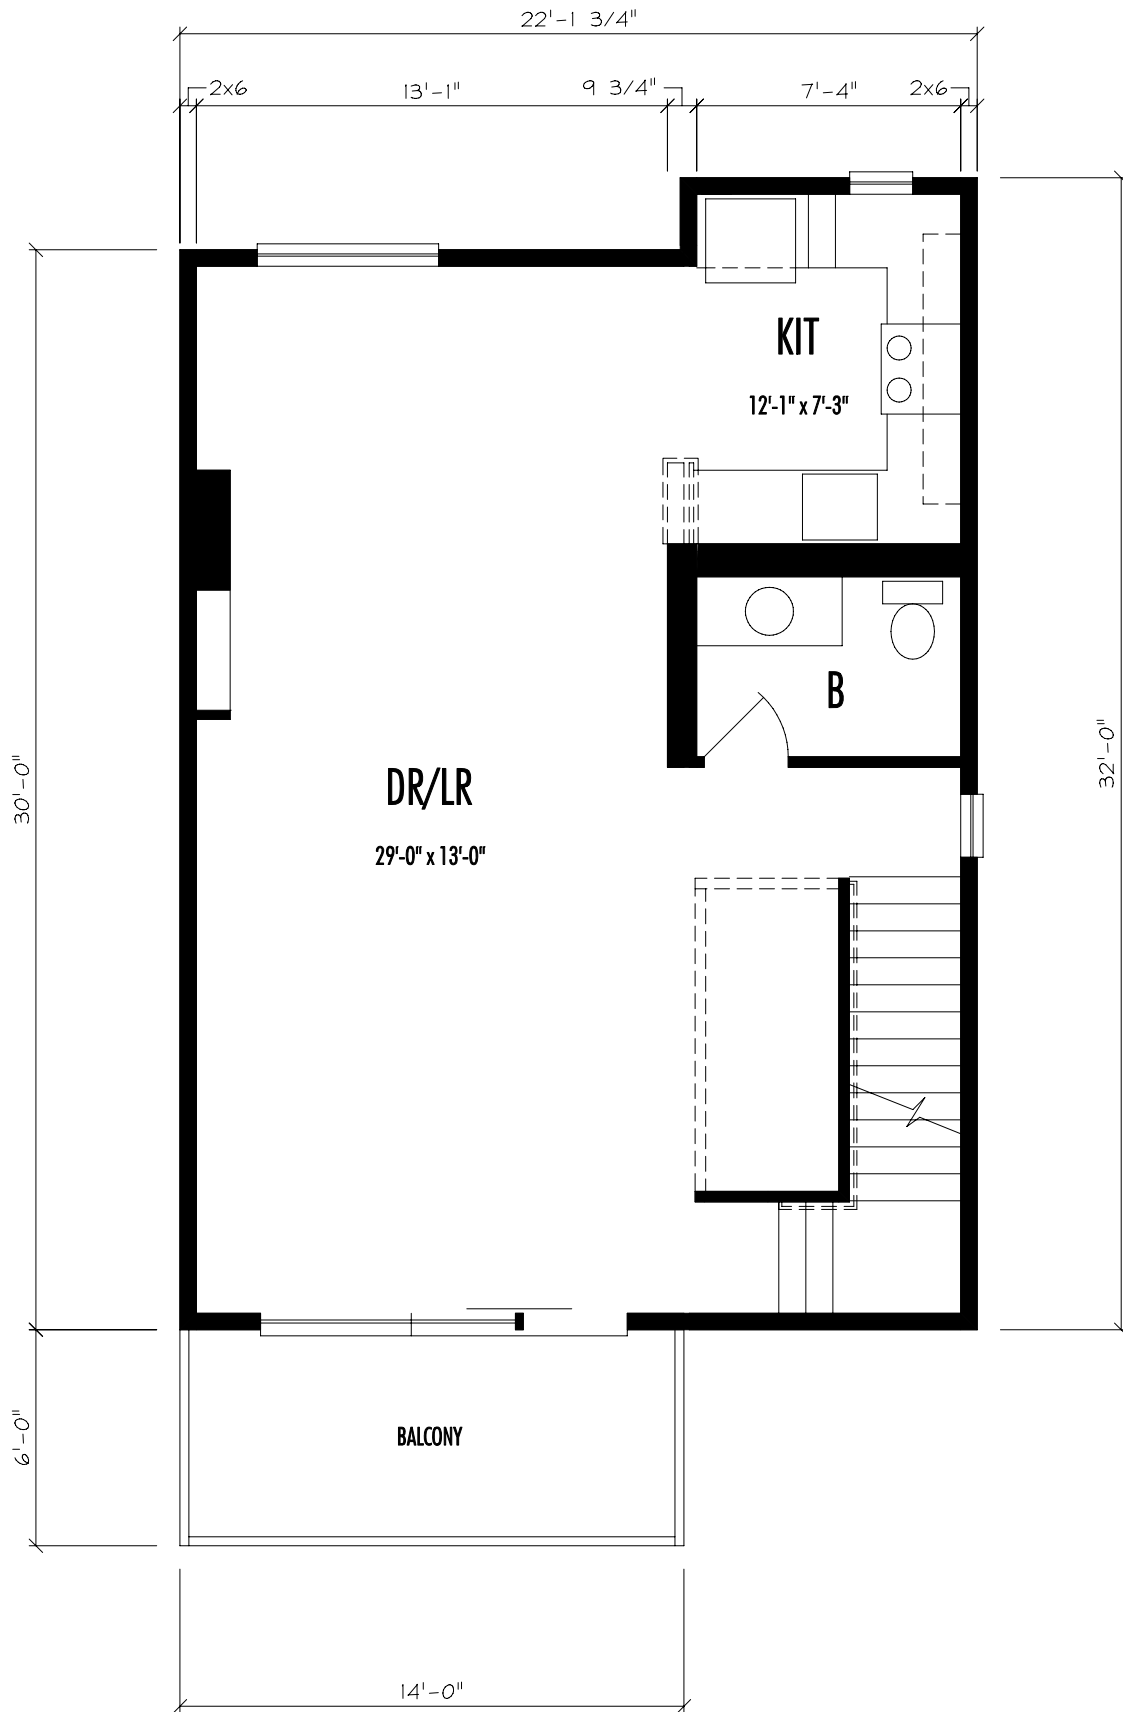

Litehouse 2 BR TOWNHOUSE

First Floor 748 Sq.Ft. (2108 Sq.Ft. Total)

Litehouse 2 BR TOWNHOUSE

Second Floor 680 Sq.Ft.

Litehouse 2 BR TOWNHOUSE

Third Floor 680 Sq.Ft.

Litehouse 2 BR TOWNHOUSE

Roof Deck Access 104 Sq.Ft.