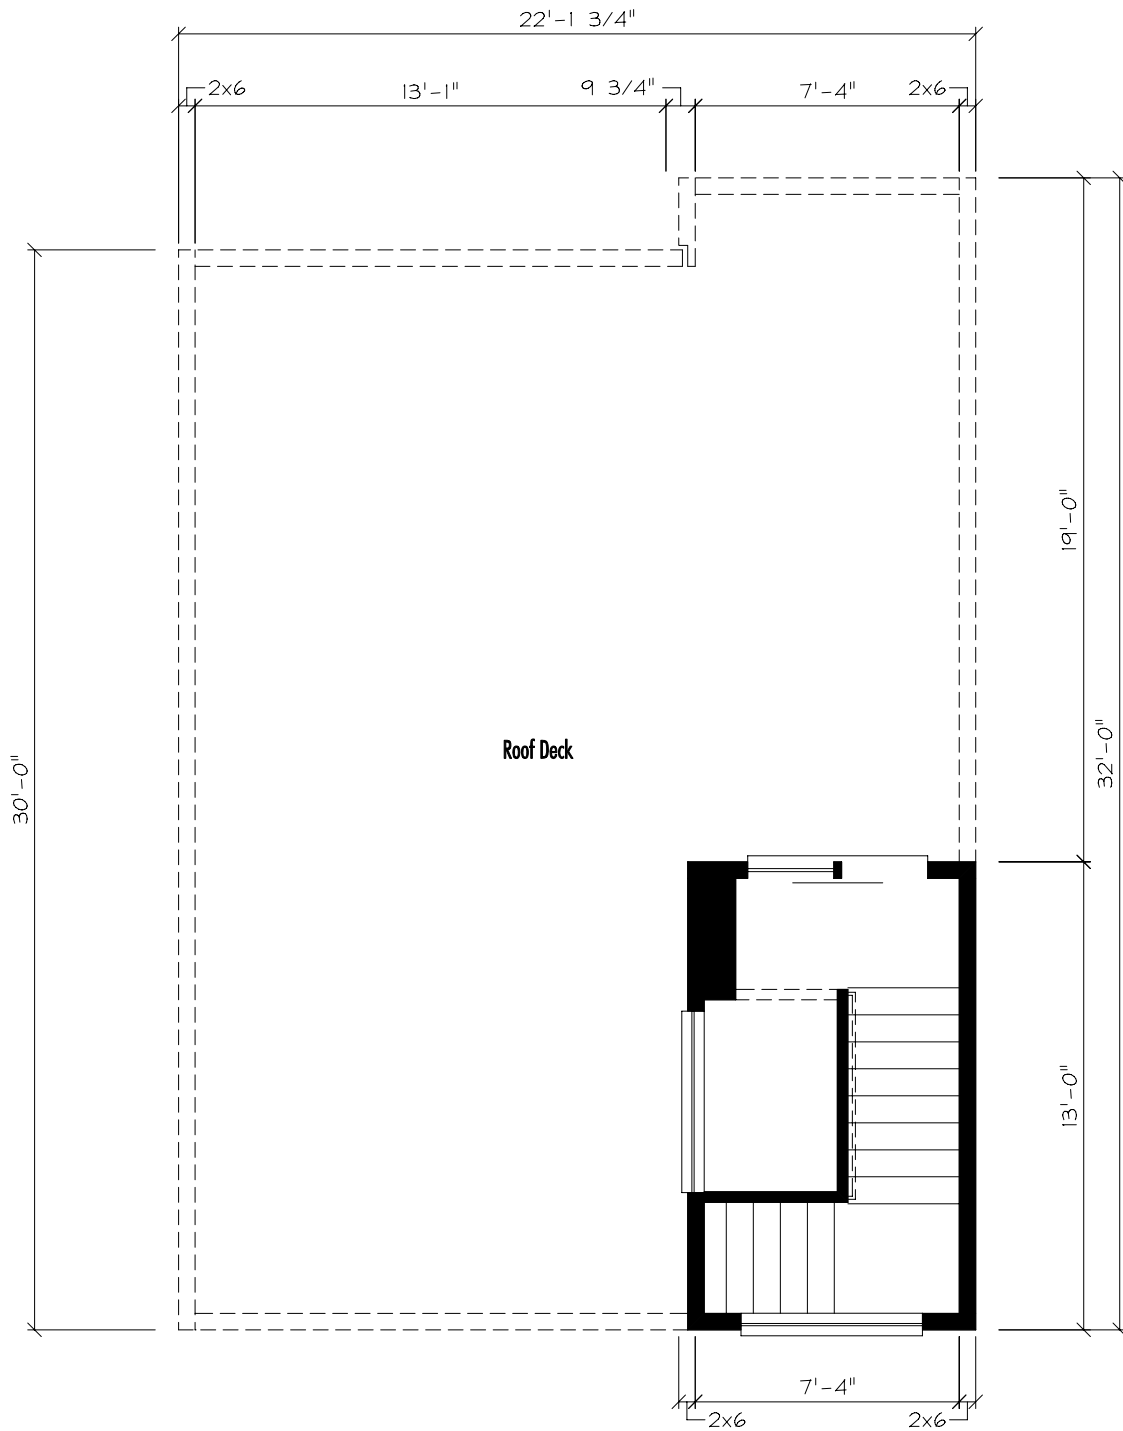

Litehouse 2 BR TOWNHOUSE

First Floor 748 Sq.Ft. (2108 Sq.Ft. Total)

Litehouse 2 BR TOWNHOUSE

Second Floor 680 Sq.Ft.

Litehouse 2 BR TOWNHOUSE

Third Floor 680 Sq.Ft.

Litehouse 2 BR TOWNHOUSE

Roof Deck Access 104 Sq.Ft.