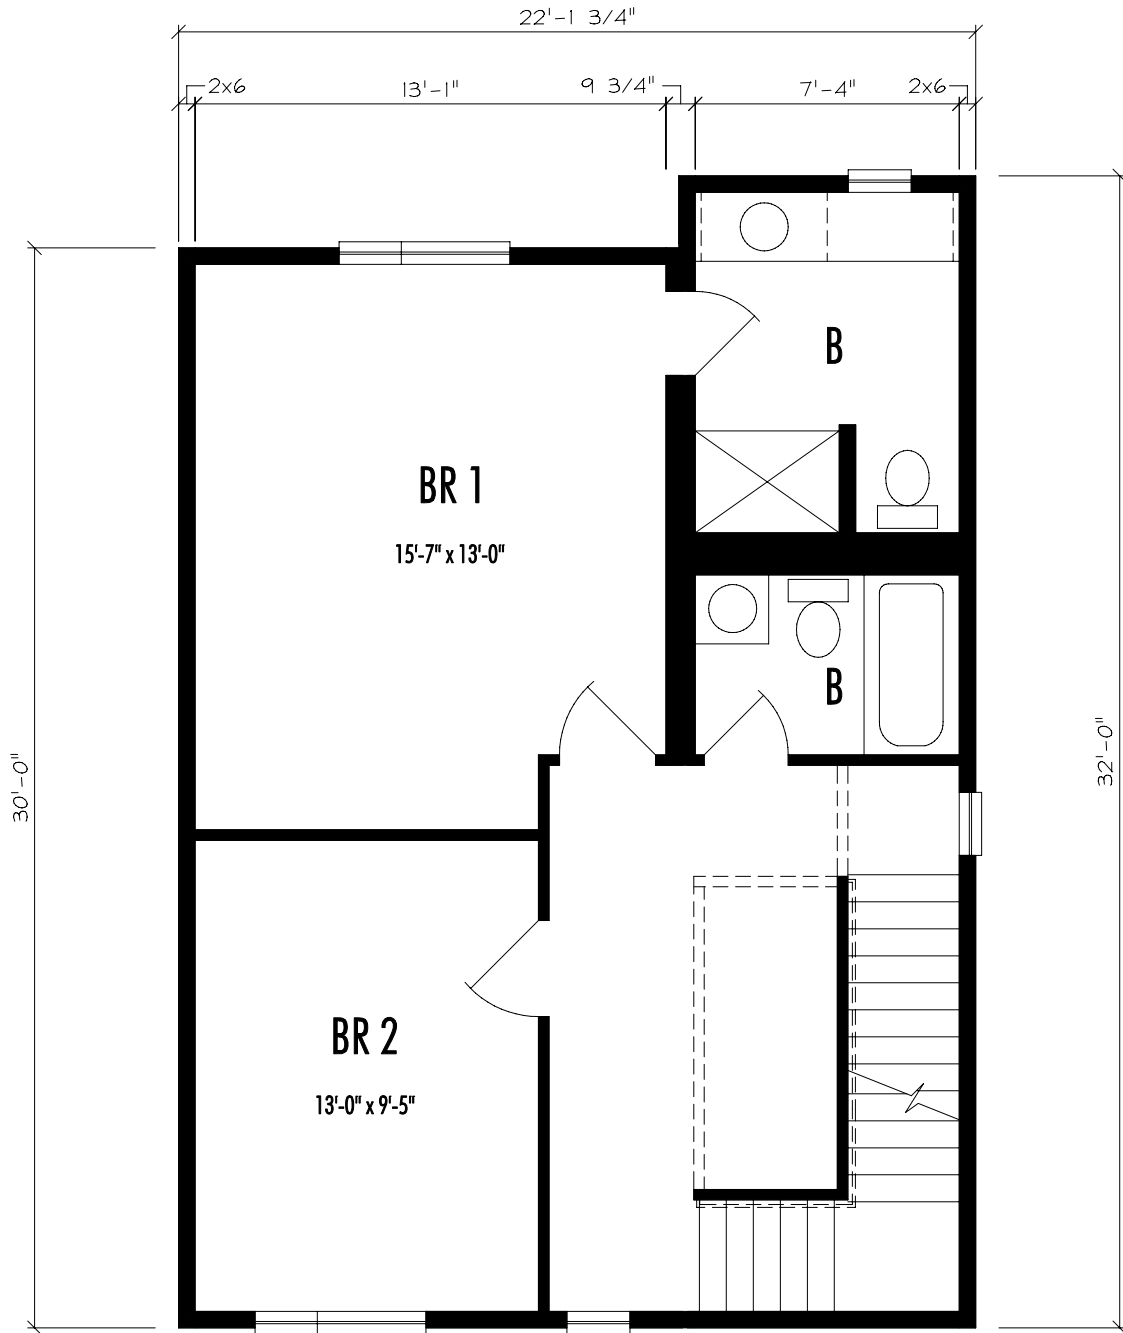

Litehouse 2 BR TOWNHOUSE

First Floor 748 Sq.Ft. (2108 Sq.Ft. Total)

Litehouse 2 BR TOWNHOUSE

Second Floor 680 Sq.Ft.

Litehouse 2 BR TOWNHOUSE

Third Floor 680 Sq.Ft.

Litehouse 2 BR TOWNHOUSE

Roof Deck Access 104 Sq.Ft.