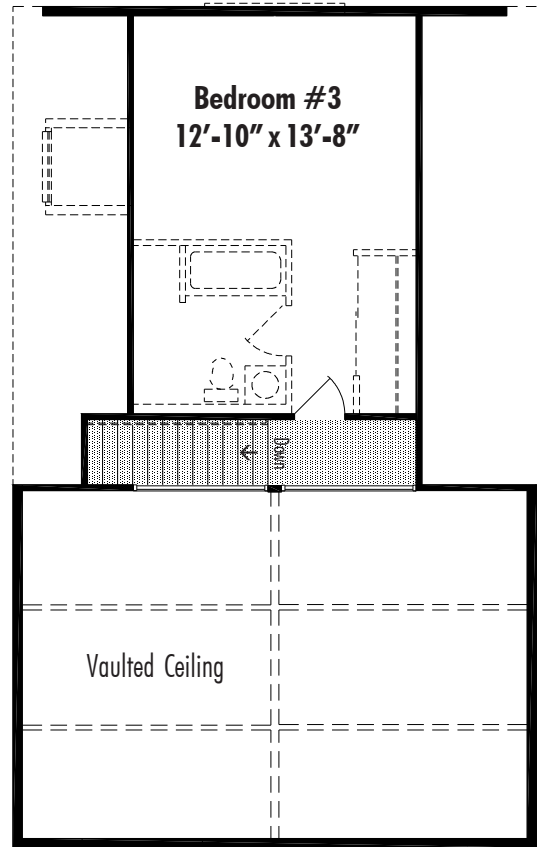

Chalet I A Crawl Space 27'-4" x 44"
 First Floor Living Area 1202 Sq. Ft.

Chalet Second Floor