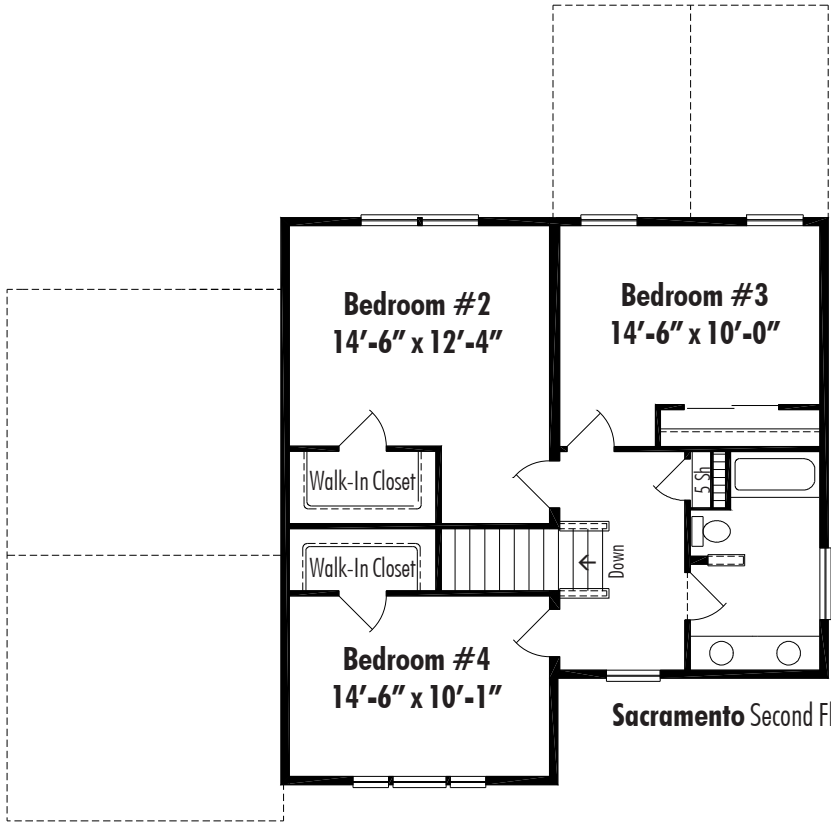

Sacramento Basement 46' x 46'  
 Total Living Area 2367 Sq. Ft.

**Bedroom #2**  
14'-6" x 12'-4"

**Bedroom #3**  
14'-6" x 10'-0"

Walk-In Closet

Walk-In Closet

**Bedroom #4**  
14'-6" x 10'-1"

Down

**Sacramento** Second Floor