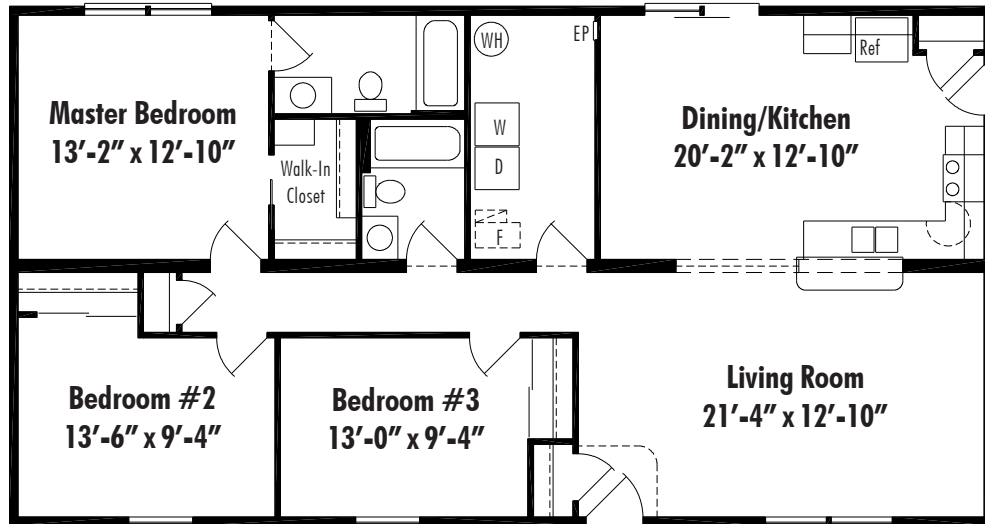

Addison E

Addison E Crawl Space 27'-4" x 52', 1421 Sq. Ft. Living Area

Floor plan dimensions are approximate. Artist's floorplans, elevation renderings and photographs are for illustration purposes only and may include optional features. Garages, porches and other attachments are not included unless specified in the written contract. All construction details and specifications must be written in the contract. No oral conditions.