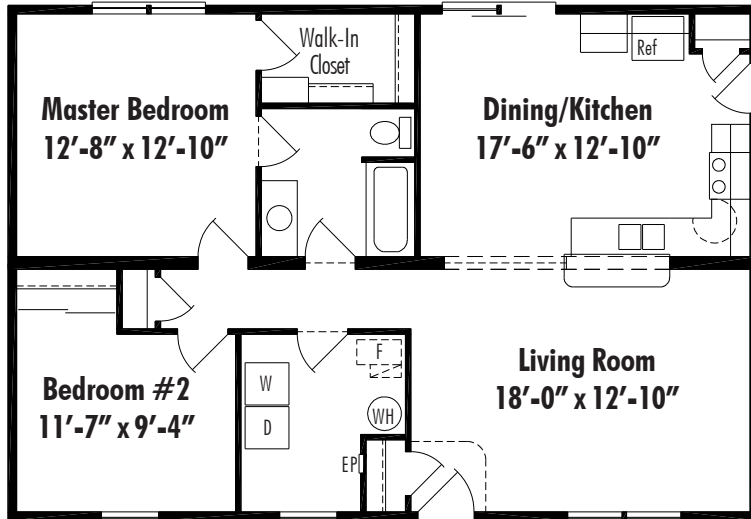

# Addison A

**Addison A** Crawl Space 27'-4" x 40', 1093 Sq. Ft. Living Area

Floor plan dimensions are approximate. Artist's floorplans, elevation renderings and photographs are for illustration purposes only and may include optional features. Garages, porches and other attachments are not included unless specified in the written contract. All construction details and specifications must be written in the contract. No oral conditions.