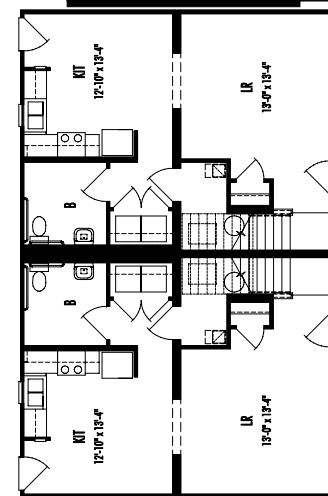

Ambrose 1 Bedroom Apartment

745 Sq.Ft. per Living Unit

Ambrose 2 Bedroom Apartment

901 Sq.Ft. per Living Unit

Ambrose 1 Bedroom Apartment
745 Sq.Ft. per Living Unit

Ambrose 1 Bedroom Apartment
745 Sq.Ft. per Living Unit

Ambrose 1 Bedroom Apartment
745 Sq.Ft. per Living Unit

Ambrose 2 Bedroom Apartment
901 Sq.Ft. per Living Unit

Ambrose Townhouse
First Floor 619 Sq.Ft. per Living Unit

Ambrose Townhouse
First Floor 619 Sq.Ft. per Living Unit

Ambrose Townhouse
First Floor 619 Sq.Ft. per Living Unit

Ambrose 2 Bedroom Apartment
901 Sq.Ft. per Living Unit

Ambrose Townhouse
First Floor 619 Sq.Ft. per Living Unit