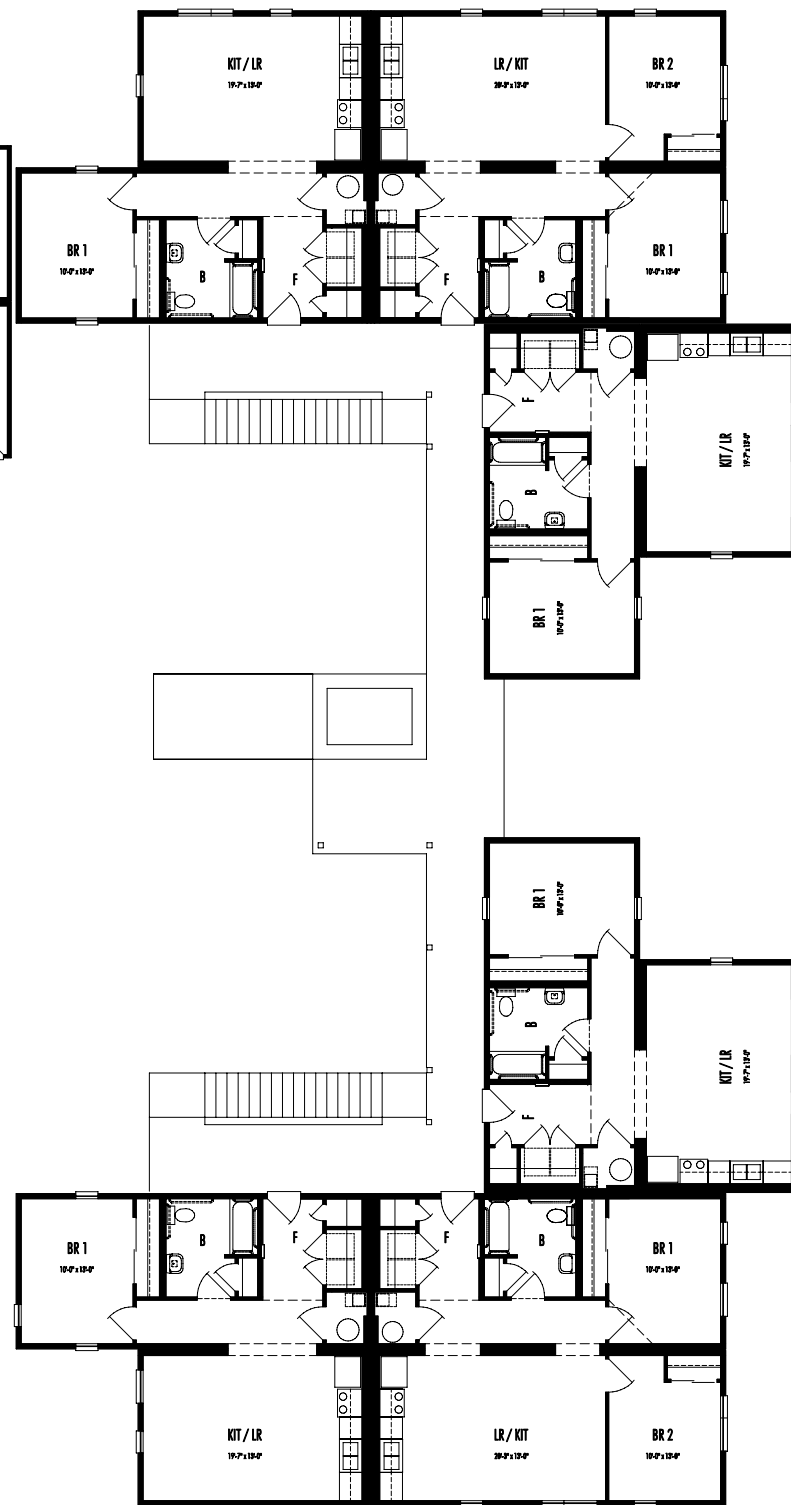

Ambrose 1 Bedroom Apartment

745 Sq.Ft. per Living Unit

Ambrose 2 Bedroom Apartment

901 Sq.Ft. per Living Unit

Ambrose 1 Bedroom Apartment
745 Sq.Ft. per Living Unit

Ambrose 1 Bedroom Apartment
745 Sq.Ft. per Living Unit

Ambrose 1 Bedroom Apartment
745 Sq.Ft. per Living Unit

Ambrose 2 Bedroom Apartment
901 Sq.Ft. per Living Unit

Ambrose Townhouse
First Floor 619 Sq.Ft. per Living Unit

Ambrose Townhouse
First Floor 619 Sq.Ft. per Living Unit

Ambrose Townhouse
First Floor 619 Sq.Ft. per Living Unit

Ambrose 2 Bedroom Apartment
901 Sq.Ft. per Living Unit

Ambrose Townhouse
First Floor 619 Sq.Ft. per Living Unit