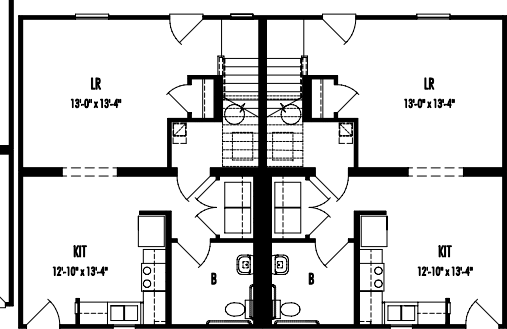

Ambrose 1 Bedroom Apartment

745 Sq.Ft. per Living Unit

Ambrose 2 Bedroom Apartment

901 Sq.Ft. per Living Unit

Ambrose 1 Bedroom Apartment
745 Sq.Ft. per Living Unit

Ambrose 1 Bedroom Apartment
745 Sq.Ft. per Living Unit

Ambrose 1 Bedroom Apartment
745 Sq.Ft. per Living Unit

Ambrose 2 Bedroom Apartment
901 Sq.Ft. per Living Unit

Ambrose Townhouse
First Floor 619 Sq.Ft. per Living Unit

Ambrose Townhouse
First Floor 619 Sq.Ft. per Living Unit

Ambrose Townhouse
First Floor 619 Sq.Ft. per Living Unit

Ambrose 2 Bedroom Apartment
901 Sq.Ft. per Living Unit

Ambrose Townhouse
First Floor 619 Sq.Ft. per Living Unit