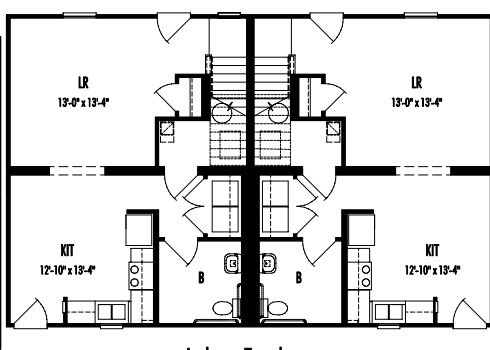

Ambrose 1 Bedroom Apartment

745 Sq.Ft. per Living Unit

Ambrose 2 Bedroom Apartment

901 Sq.Ft. per Living Unit

Ambrose 1 Bedroom Apartment
745 Sq.Ft. per Living Unit

Ambrose 1 Bedroom Apartment
745 Sq.Ft. per Living Unit

Ambrose 1 Bedroom Apartment
745 Sq.Ft. per Living Unit

Ambrose 2 Bedroom Apartment
901 Sq.Ft. per Living Unit

Ambrose Townhouse
First Floor 619 Sq.Ft. per Living Unit

Ambrose Townhouse
First Floor 619 Sq.Ft. per Living Unit