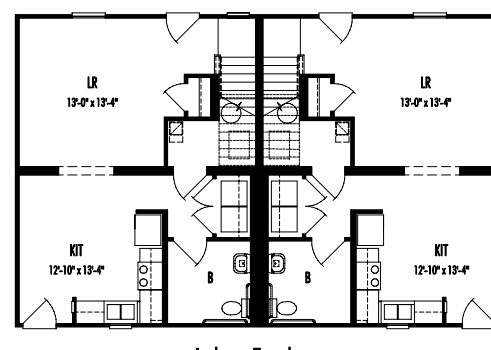

Ambrose 1 Bedroom Apartment

745 Sq.Ft. per Living Unit

Ambrose 2 Bedroom Apartment

901 Sq.Ft. per Living Unit

Ambrose 1 Bedroom Apartment
745 Sq.Ft. per Living Unit

Ambrose 1 Bedroom Apartment
745 Sq.Ft. per Living Unit

Ambrose 1 Bedroom Apartment
745 Sq.Ft. per Living Unit

Ambrose 2 Bedroom Apartment
901 Sq.Ft. per Living Unit

Ambrose Townhouse
First Floor 619 Sq.Ft. per Living Unit

Ambrose Townhouse
First Floor 619 Sq.Ft. per Living Unit