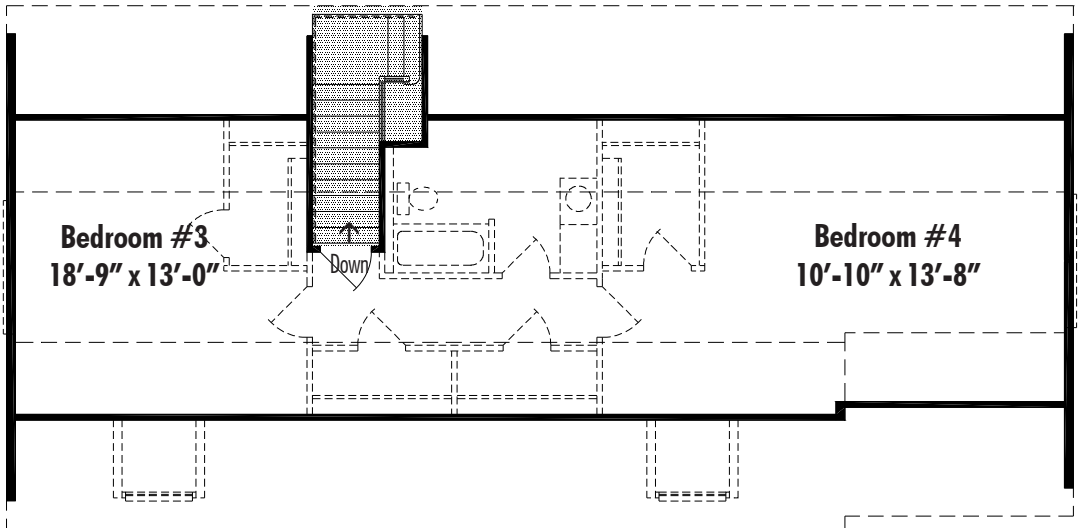

Fairfax I C Crawl Space 27'-4" x 56', First Floor Living Area 1522 Sq. Ft.

Layout A Rear Stairs
 Second Floor Living Area 863 Sq. Ft.