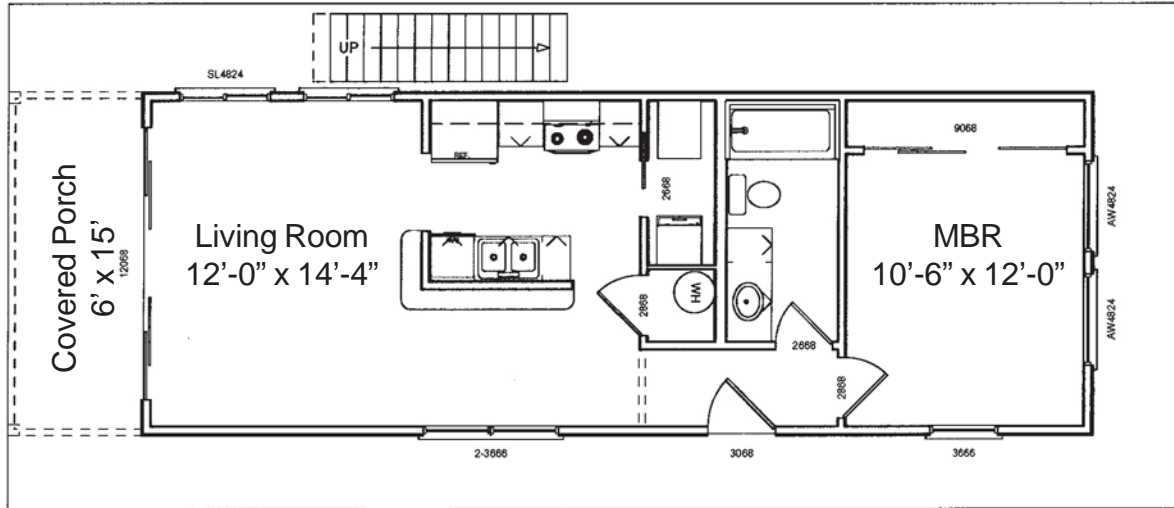

Inside Living Area 930 Sq. Ft., Roof Deck Area 439 Sq. Ft.
Rear Porch Area 90 Sr. Ft. **Total Living Area 1,459 Sq. Ft.**

Right Side Elevation

Left Side Elevation