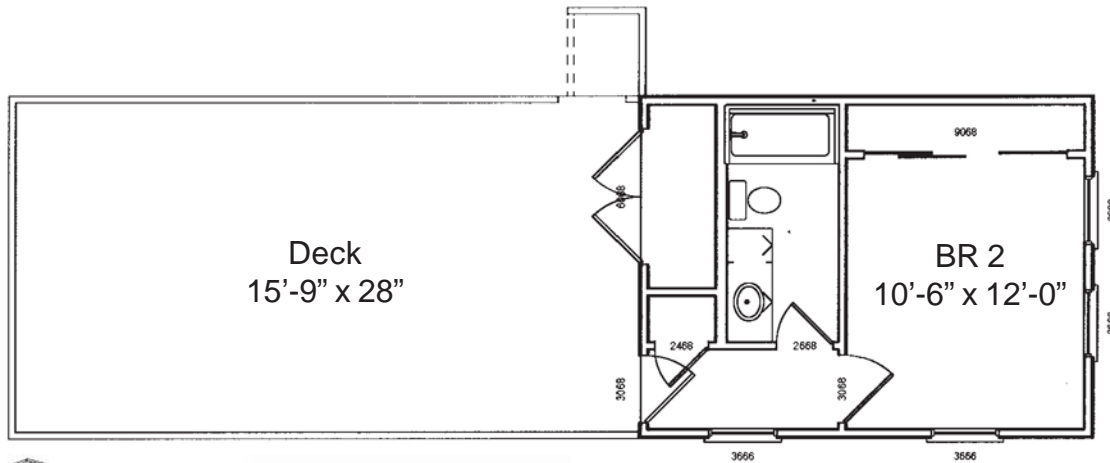

Inside Living Area 930 Sq. Ft., Roof Deck Area 439 Sq. Ft.
Rear Porch Area 90 Sr. Ft. **Total Living Area 1,459 Sq. Ft.**

Right Side Elevation

Left Side Elevation