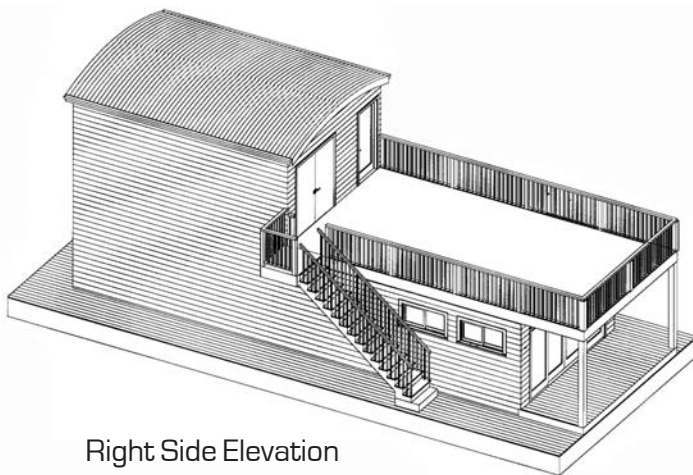

Inside Living Area 930 Sq. Ft., Roof Deck Area 439 Sq. Ft.
Rear Porch Area 90 Sr. Ft. **Total Living Area 1,459 Sq. Ft.**

Right Side Elevation

Left Side Elevation