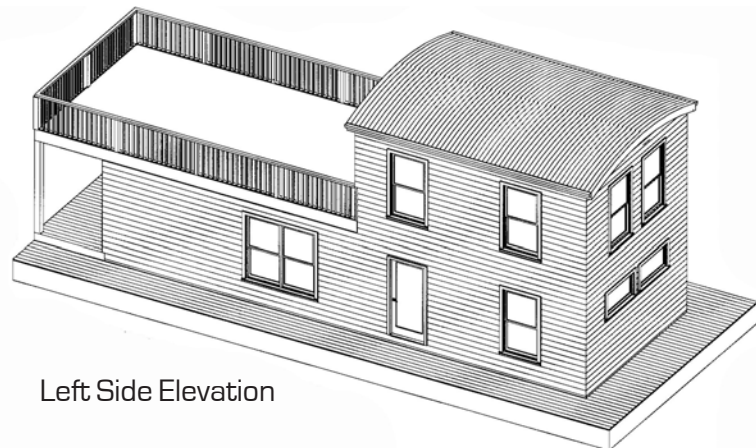

Inside Living Area 930 Sq. Ft., Roof Deck Area 439 Sq. Ft.
Rear Porch Area 90 Sr. Ft. **Total Living Area 1,459 Sq. Ft.**

Right Side Elevation

Left Side Elevation