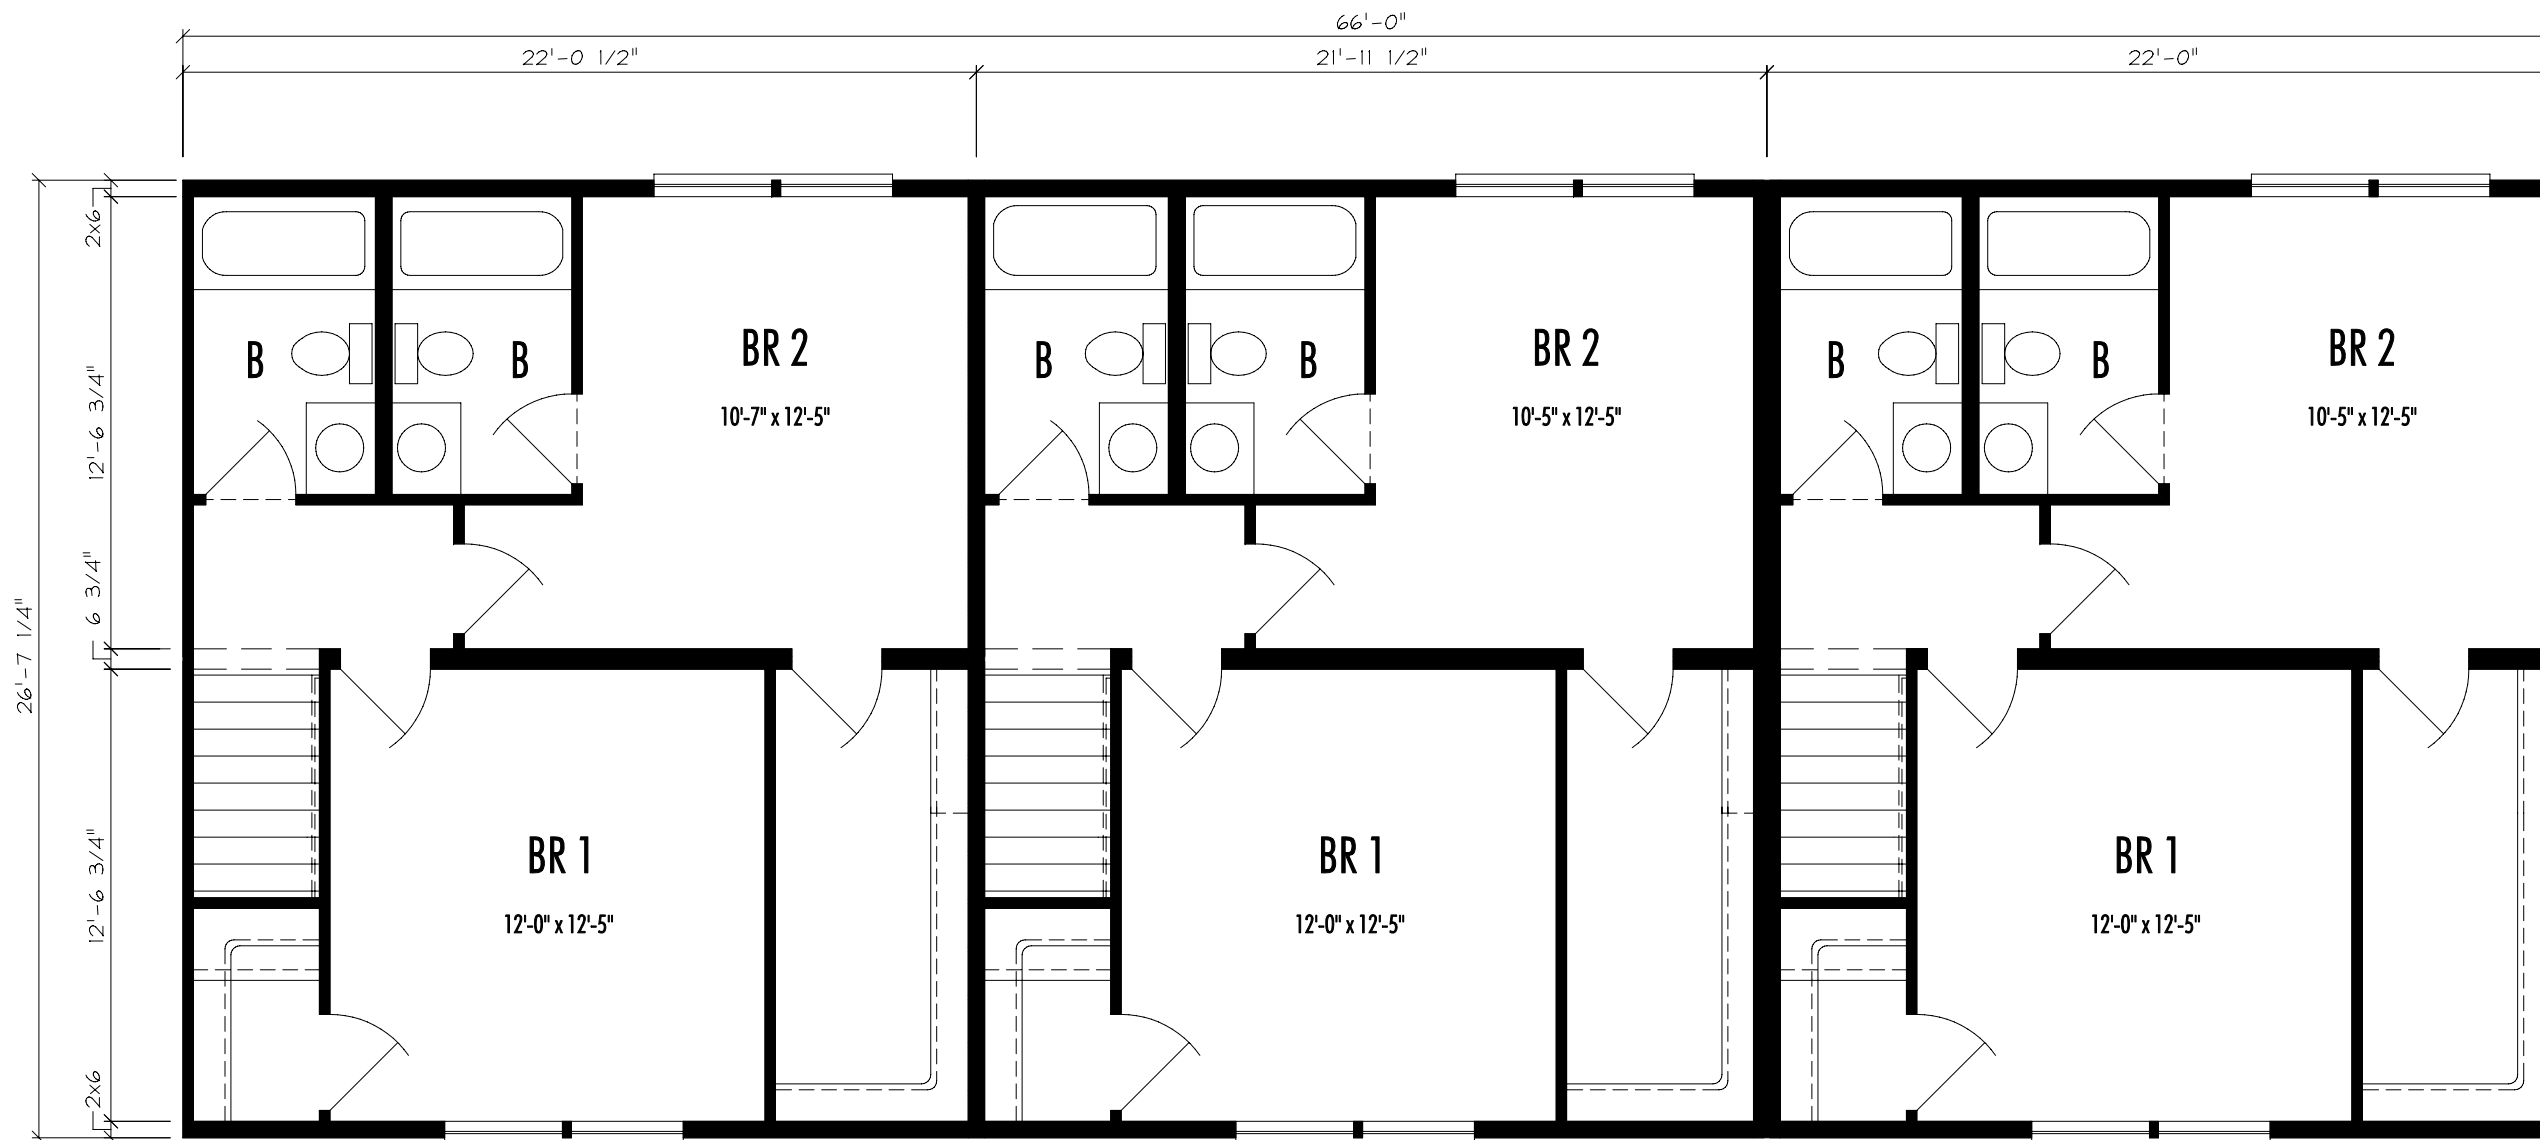

Pine Grove 2 Bedroom Triplex

First Floor 583 Sq.Ft. per Living Unit

Pine Grove 2 Bedroom Triplex

Second Floor 583 Sq.Ft. per Living Unit