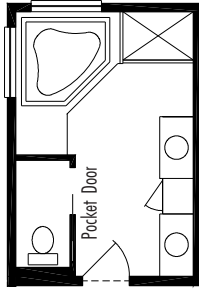

Carmel 1754 Sq. Ft. Total Living Area

Master Bath Option MB2

Carmel A

Crawl Space 31'-4" x 56'
1754 Sq. Ft. Living Area

Carmel B

Basement 31'-4" x 56'
1754 Sq. Ft. Living Area