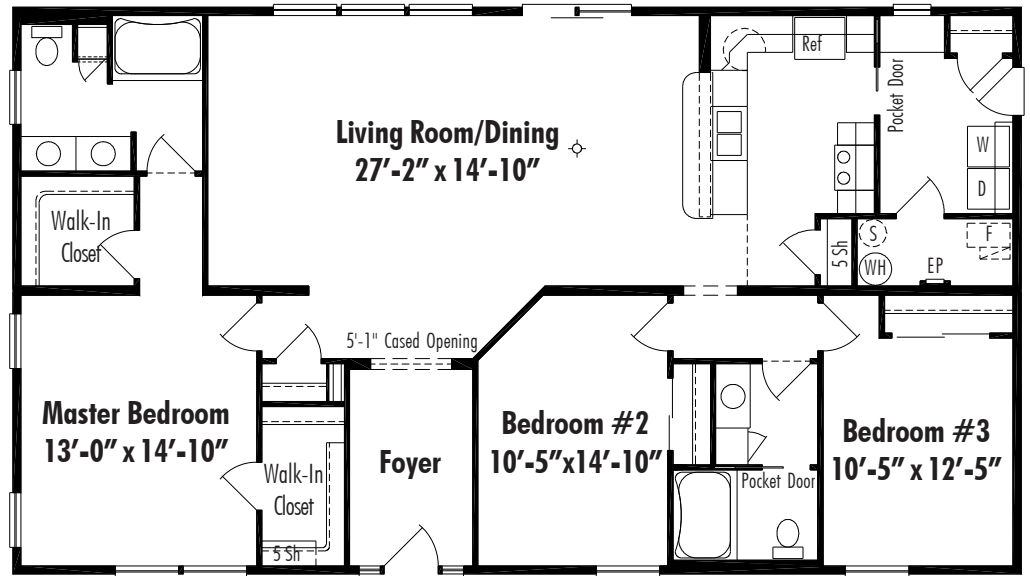

Carmel 1754 Sq. Ft. Total Living Area

Master Bath Option MB2

Carmel A

Crawl Space 31'-4" x 56'
1754 Sq. Ft. Living Area

Carmel B

Basement 31'-4" x 56'
1754 Sq. Ft. Living Area