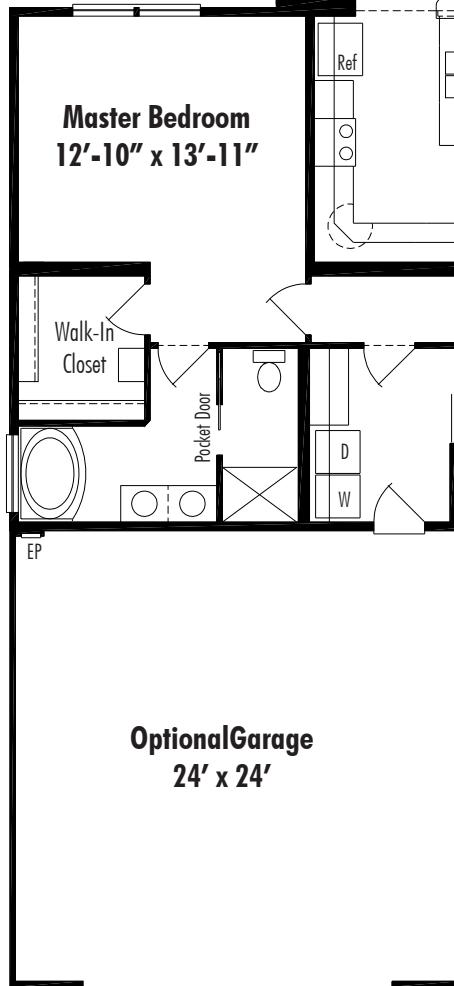

# Riverside I 2447 Sq. Ft. Total Living Area

**Riverside I** 30' x 30' Second Floor

**Master Bath Option RSB1**  
6' Walk-In Tiled Shower with Curb

**Riverside I A** Crawl Space  
41' x 44', Total Living Area 2447 Sq. Ft.

# Optional Room Extension

Optional Bedroom #3 Bedroom Extension

Optional 4' Dining Room Extension