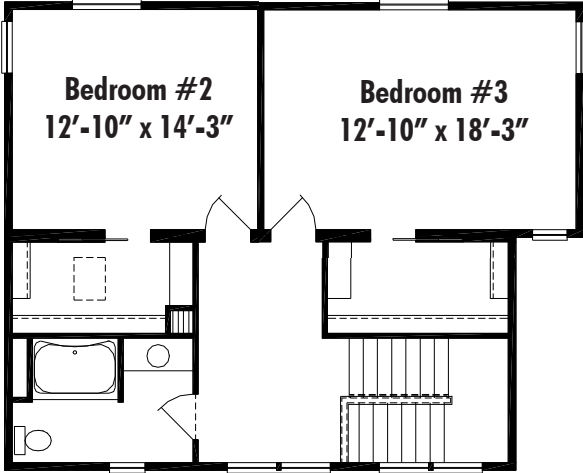

# Riverside I 2447 Sq. Ft. Total Living Area

**Riverside I** 30' x 30' Second Floor

**Master Bath Option RSB1**  
6' Walk-In Tiled Shower with Curb

**Riverside I A** Crawl Space  
41' x 44', Total Living Area 2447 Sq. Ft.

# Optional Room Extension

Optional Bedroom #3 Bedroom Extension

Optional 4' Dining Room Extension