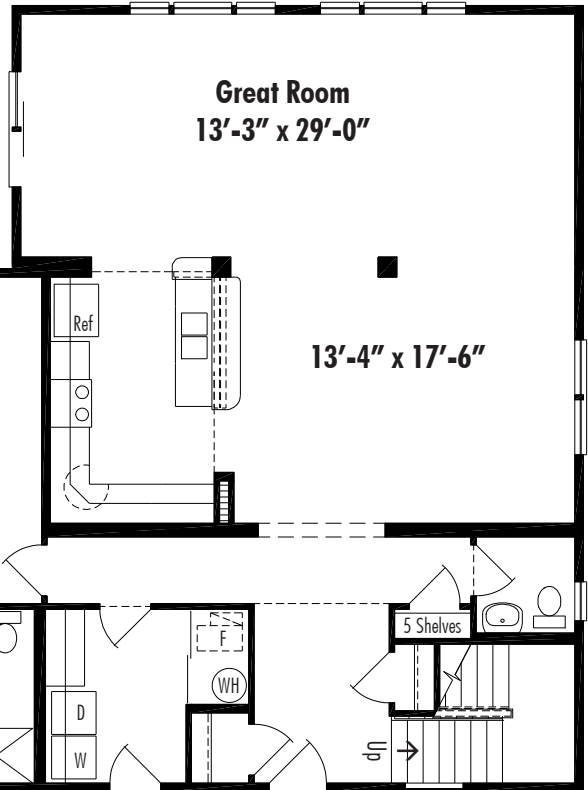

# Riverside I 2447 Sq. Ft. Total Living Area

**Riverside I** 30' x 30' Second Floor

**Master Bath Option RSB1**  
6' Walk-In Tiled Shower with Curb

**Riverside I A** Crawl Space  
41' x 44', Total Living Area 2447 Sq. Ft.

# Optional Room Extension

Optional Bedroom #3 Bedroom Extension

Optional 4' Dining Room Extension