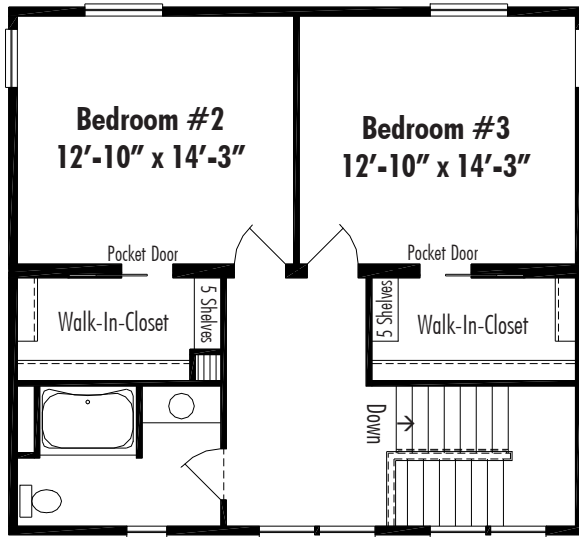

# Riverside I 2447 Sq. Ft. Total Living Area

**Riverside I** 30' x 30' Second Floor

**Master Bath Option RSB1**  
6' Walk-In Tiled Shower with Curb

**Riverside I A** Crawl Space  
41' x 44', Total Living Area 2447 Sq. Ft.

# Optional Room Extension

Optional Bedroom #3 Bedroom Extension

Optional 4' Dining Room Extension