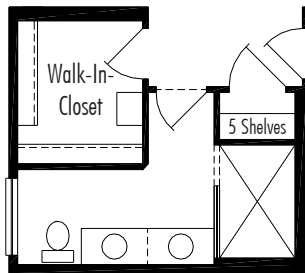

# Riverside I 2447 Sq. Ft. Total Living Area

**Riverside I** 30' x 30' Second Floor

**Master Bath Option RSB1**  
6' Walk-In Tiled Shower with Curb

**Riverside I A** Crawl Space  
41' x 44', Total Living Area 2447 Sq. Ft.

# Optional Room Extension

Optional Bedroom #3 Bedroom Extension

Optional 4' Dining Room Extension