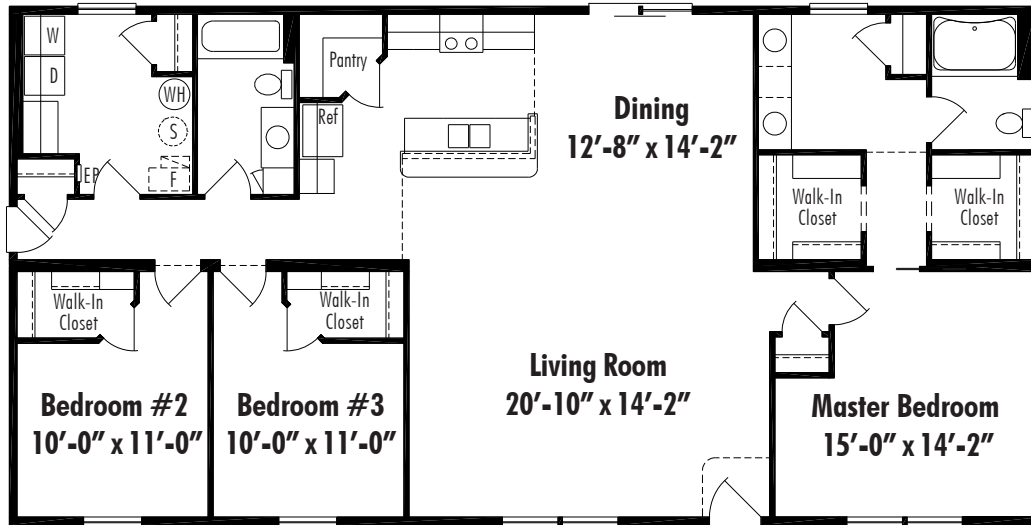

Henderson C

Henderson C Crawl Space 30'x60', 1806 Sq. Ft. Living Area

Floor plan dimensions are approximate. Artist's floorplans, elevation renderings and photographs are for illustration purposes only and may include optional features. Garages, porches and other attachments are not included unless specified in the written contract. All construction details and specifications must be written in the contract. No oral conditions.