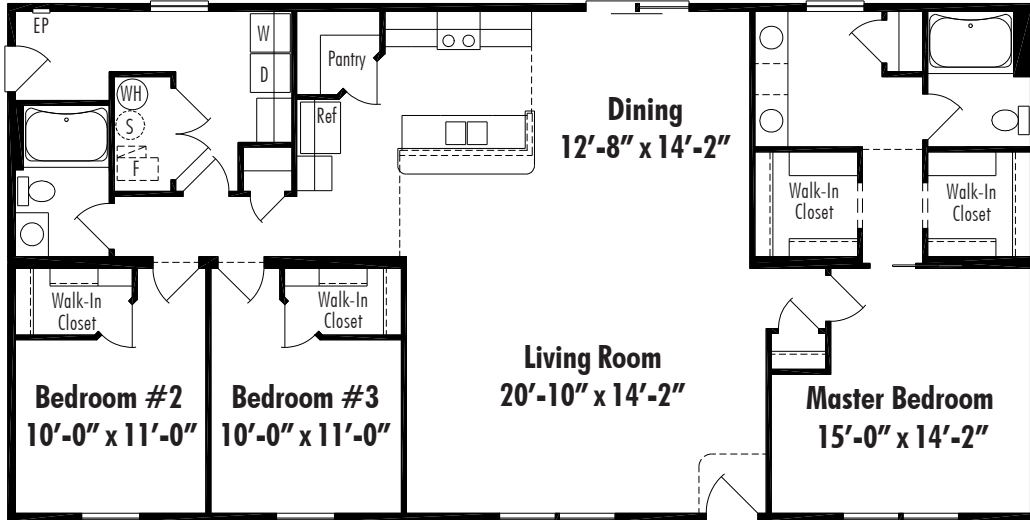

Henderson A

Henderson A Crawl Space 30'x60', 1806 Sq. Ft. Living Area

Floor plan dimensions are approximate. Artist's floorplans, elevation renderings and photographs are for illustration purposes only and may include optional features. Garages, porches and other attachments are not included unless specified in the written contract. All construction details and specifications must be written in the contract. No oral conditions.