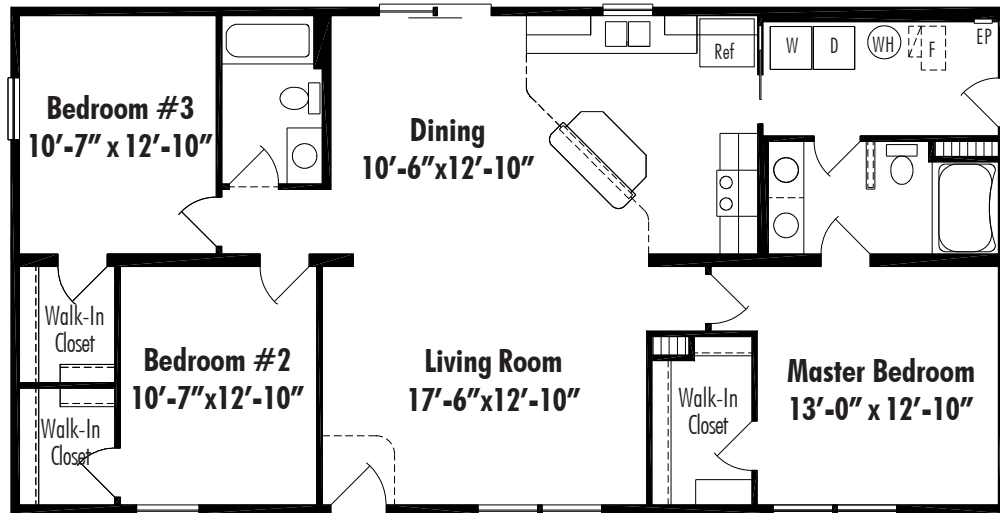

Harrison A

Harrison A Crawl Space 27'-4" x 54', 1476 Sq. Ft. Living Area

Floor plan dimensions are approximate. Artist's floorplans, elevation renderings and photographs are for illustration purposes only and may include optional features. Garages, porches and other attachments are not included unless specified in the written contract. All construction details and specifications must be written in the contract. No oral conditions.