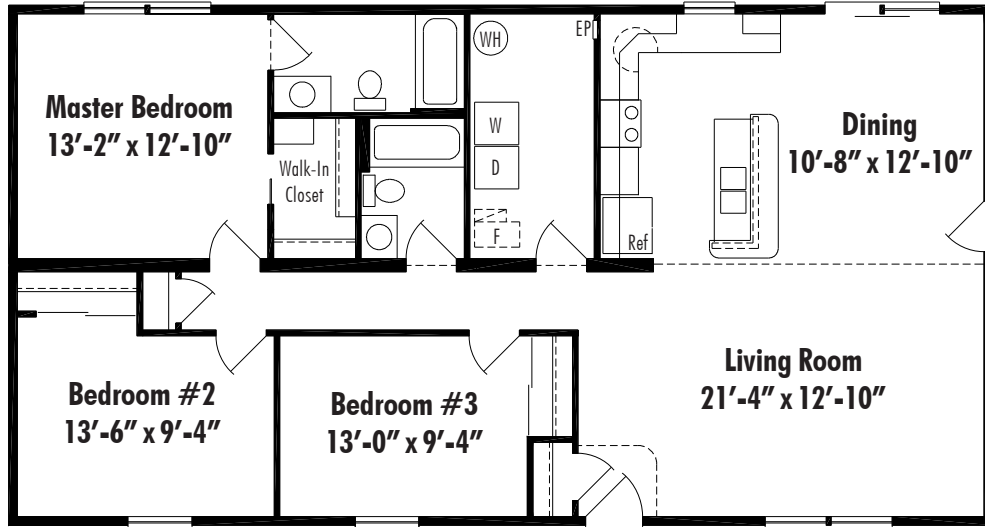

Addison F

Addison F Crawl Space 27'-4" x 52' 1421 Sq. Ft. Living Area

Floor plan dimensions are approximate. Artist's floorplans, elevation renderings and photographs are for illustration purposes only and may include optional features. Garages, porches and other attachments are not included unless specified in the written contract. All construction details and specifications must be written in the contract. No oral conditions.