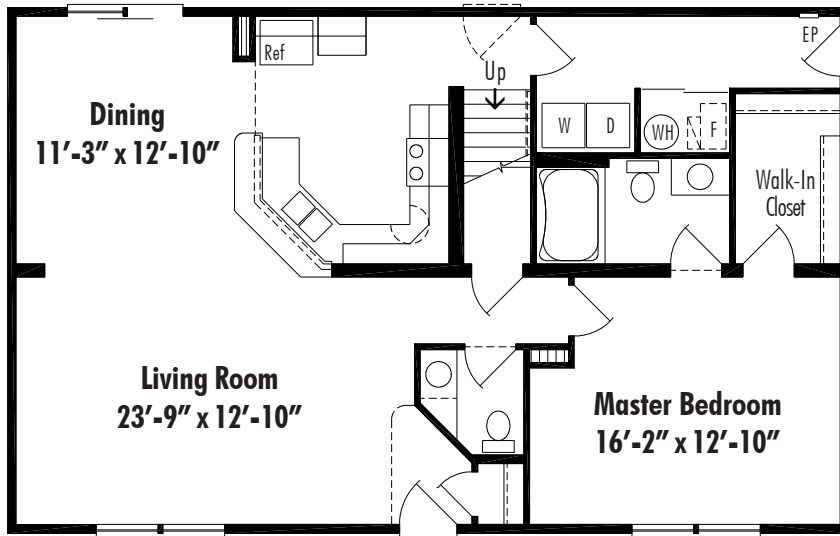

Amherst C

Amherst C Crawl Space 27'-4" x 44', 1202 Sq. Ft. First Floor Living Area
1883 Sq. Ft. Total Living Area

Amherst Unfinished Second Floor 27'-4" x 44', 680 Sr. Ft. Second Floor Living Area

Floor plan dimensions are approximate. Artist's floorplans, elevation renderings and photographs are for illustration purposes only and may include optional features. Garages, porches and other attachments are not included unless specified in the written contract. All construction details and specifications must be written in the contract. No oral conditions.