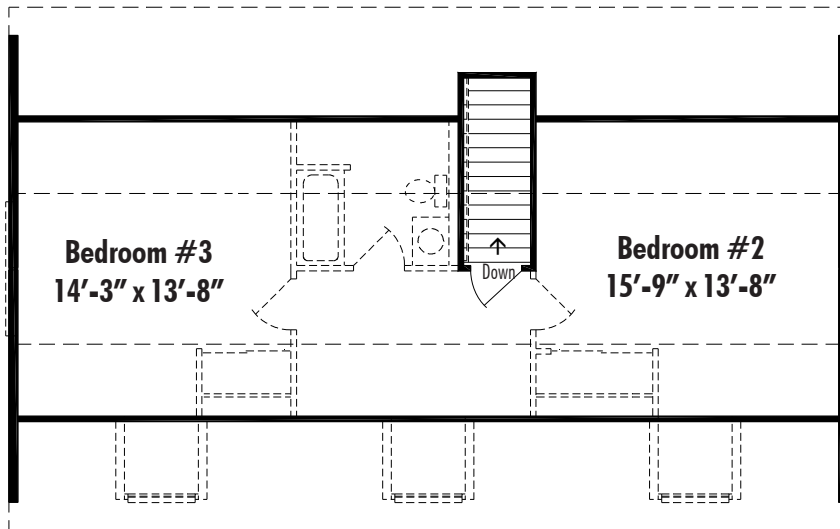

Amherst C

Amherst C Crawl Space 27'-4" x 44', 1202 Sq. Ft. First Floor Living Area
1883 Sq. Ft. Total Living Area

Amherst Unfinished Second Floor 27'-4" x 44', 680 Sr. Ft. Second Floor Living Area

Floor plan dimensions are approximate. Artist's floorplans, elevation renderings and photographs are for illustration purposes only and may include optional features. Garages, porches and other attachments are not included unless specified in the written contract. All construction details and specifications must be written in the contract. No oral conditions.